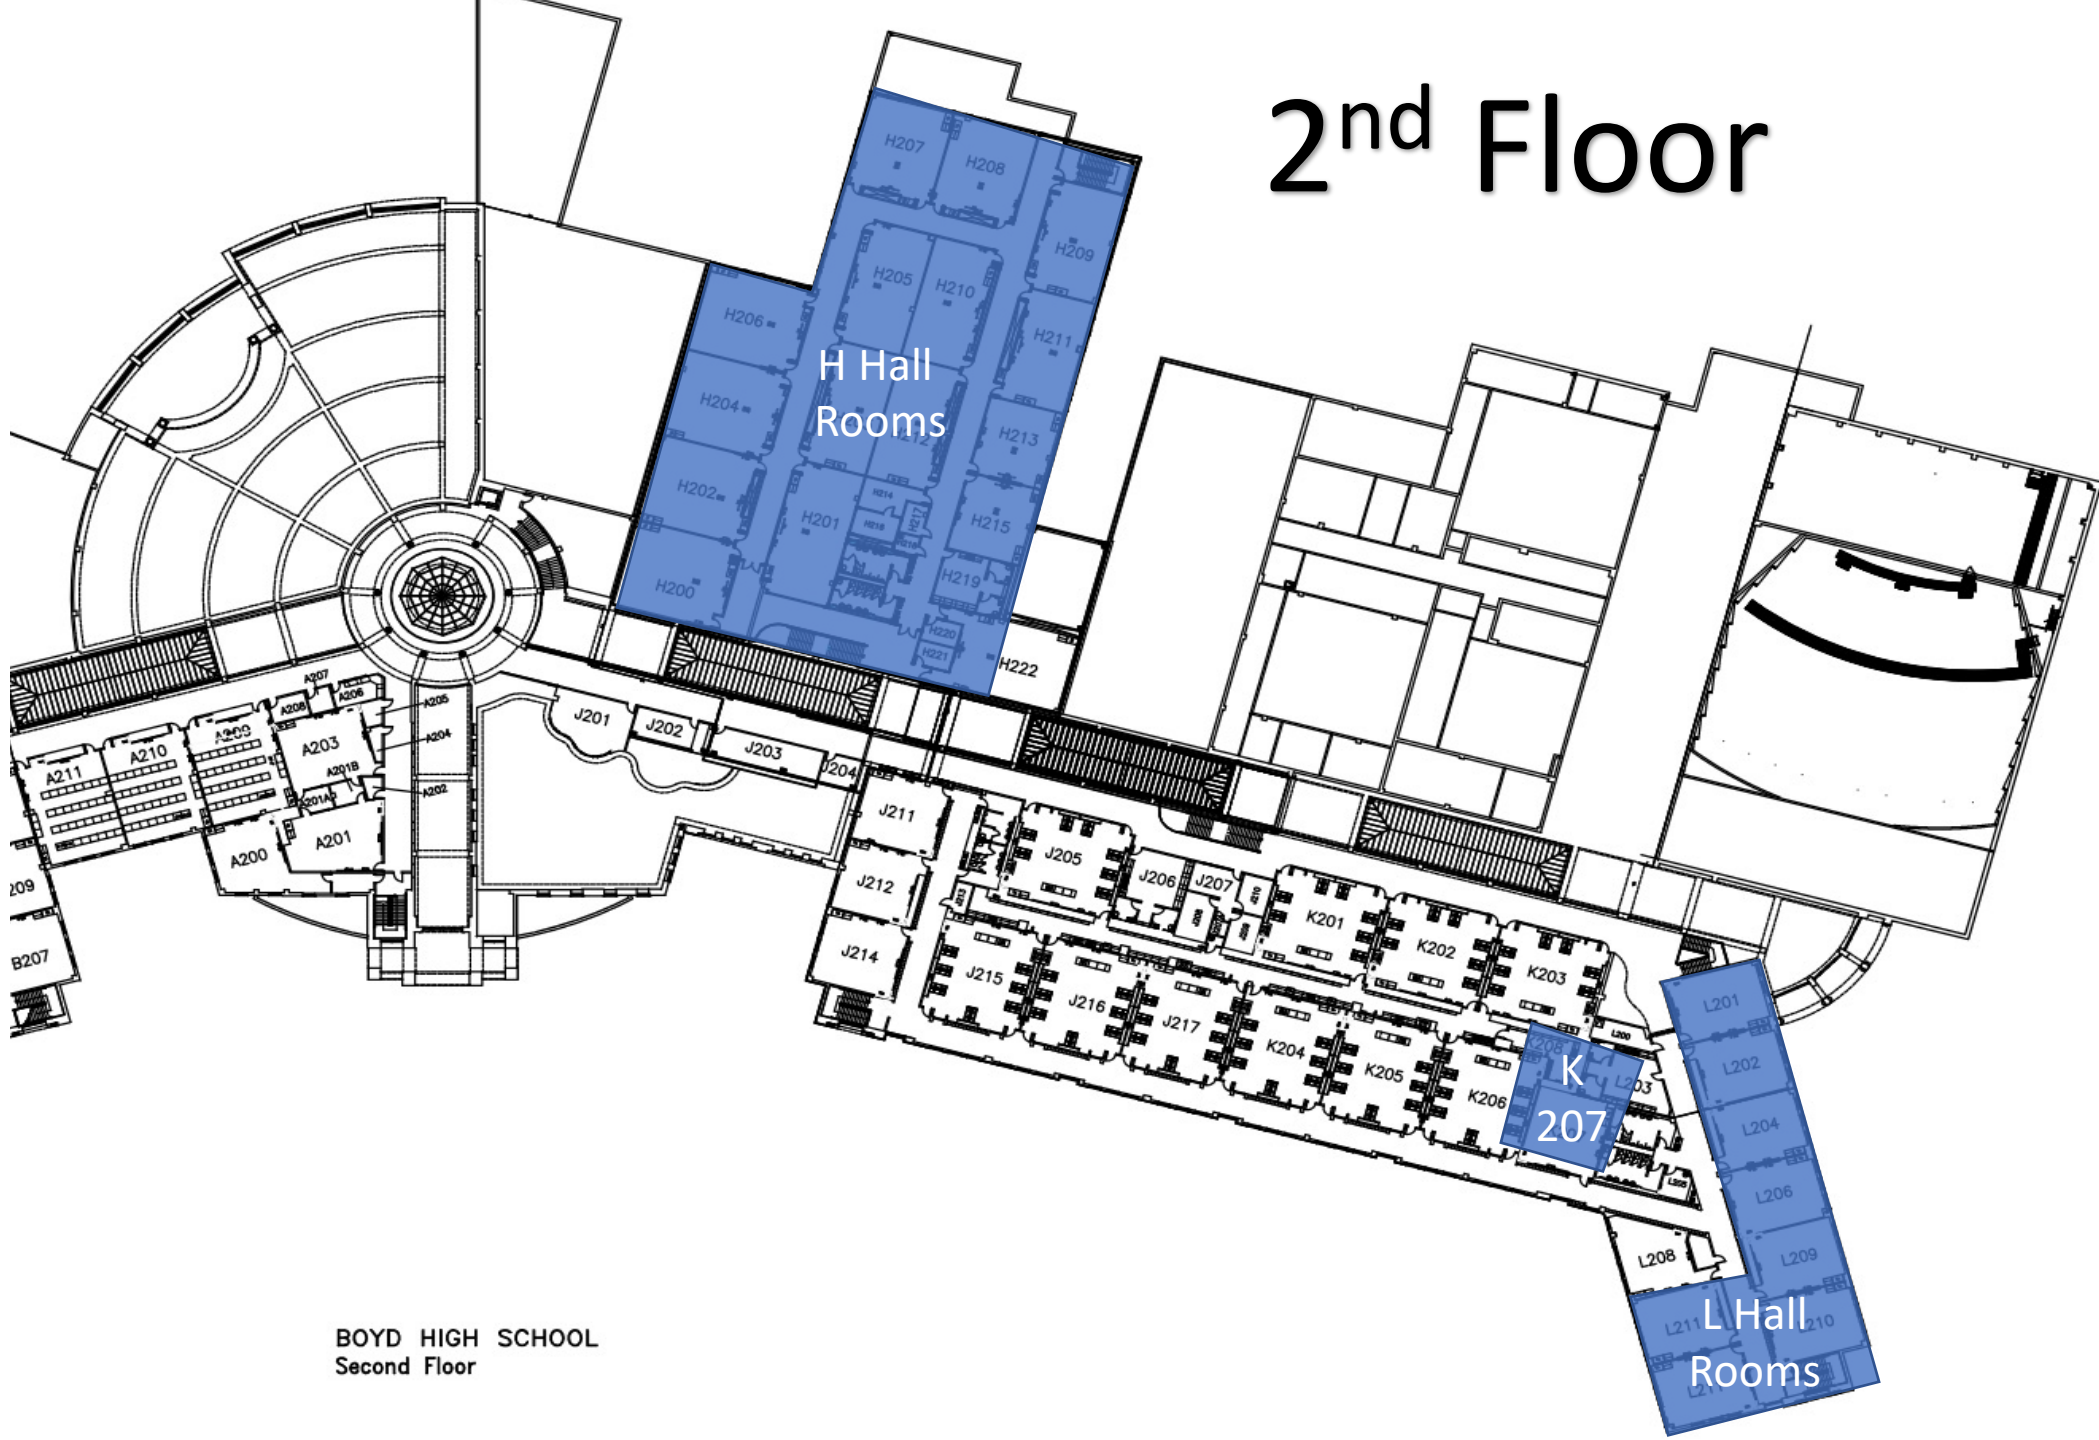

Entrance Flow Map

1st Floor

Cafeteria
(Warm up)

Library

Percussion
Audition
Area

Percussion
Loading Dock

J Hall
Rooms

K Hall
Rooms

L Hall
Rooms

South Lot
Entrance
(Percussion
Equip, Student
drop off)

Main Entrance
Director/Judge
parking ONLY

2nd Floor

BOYD HIGH SCHOOL
Second Floor

H Hall
Rooms

L Hall
Rooms

K
207