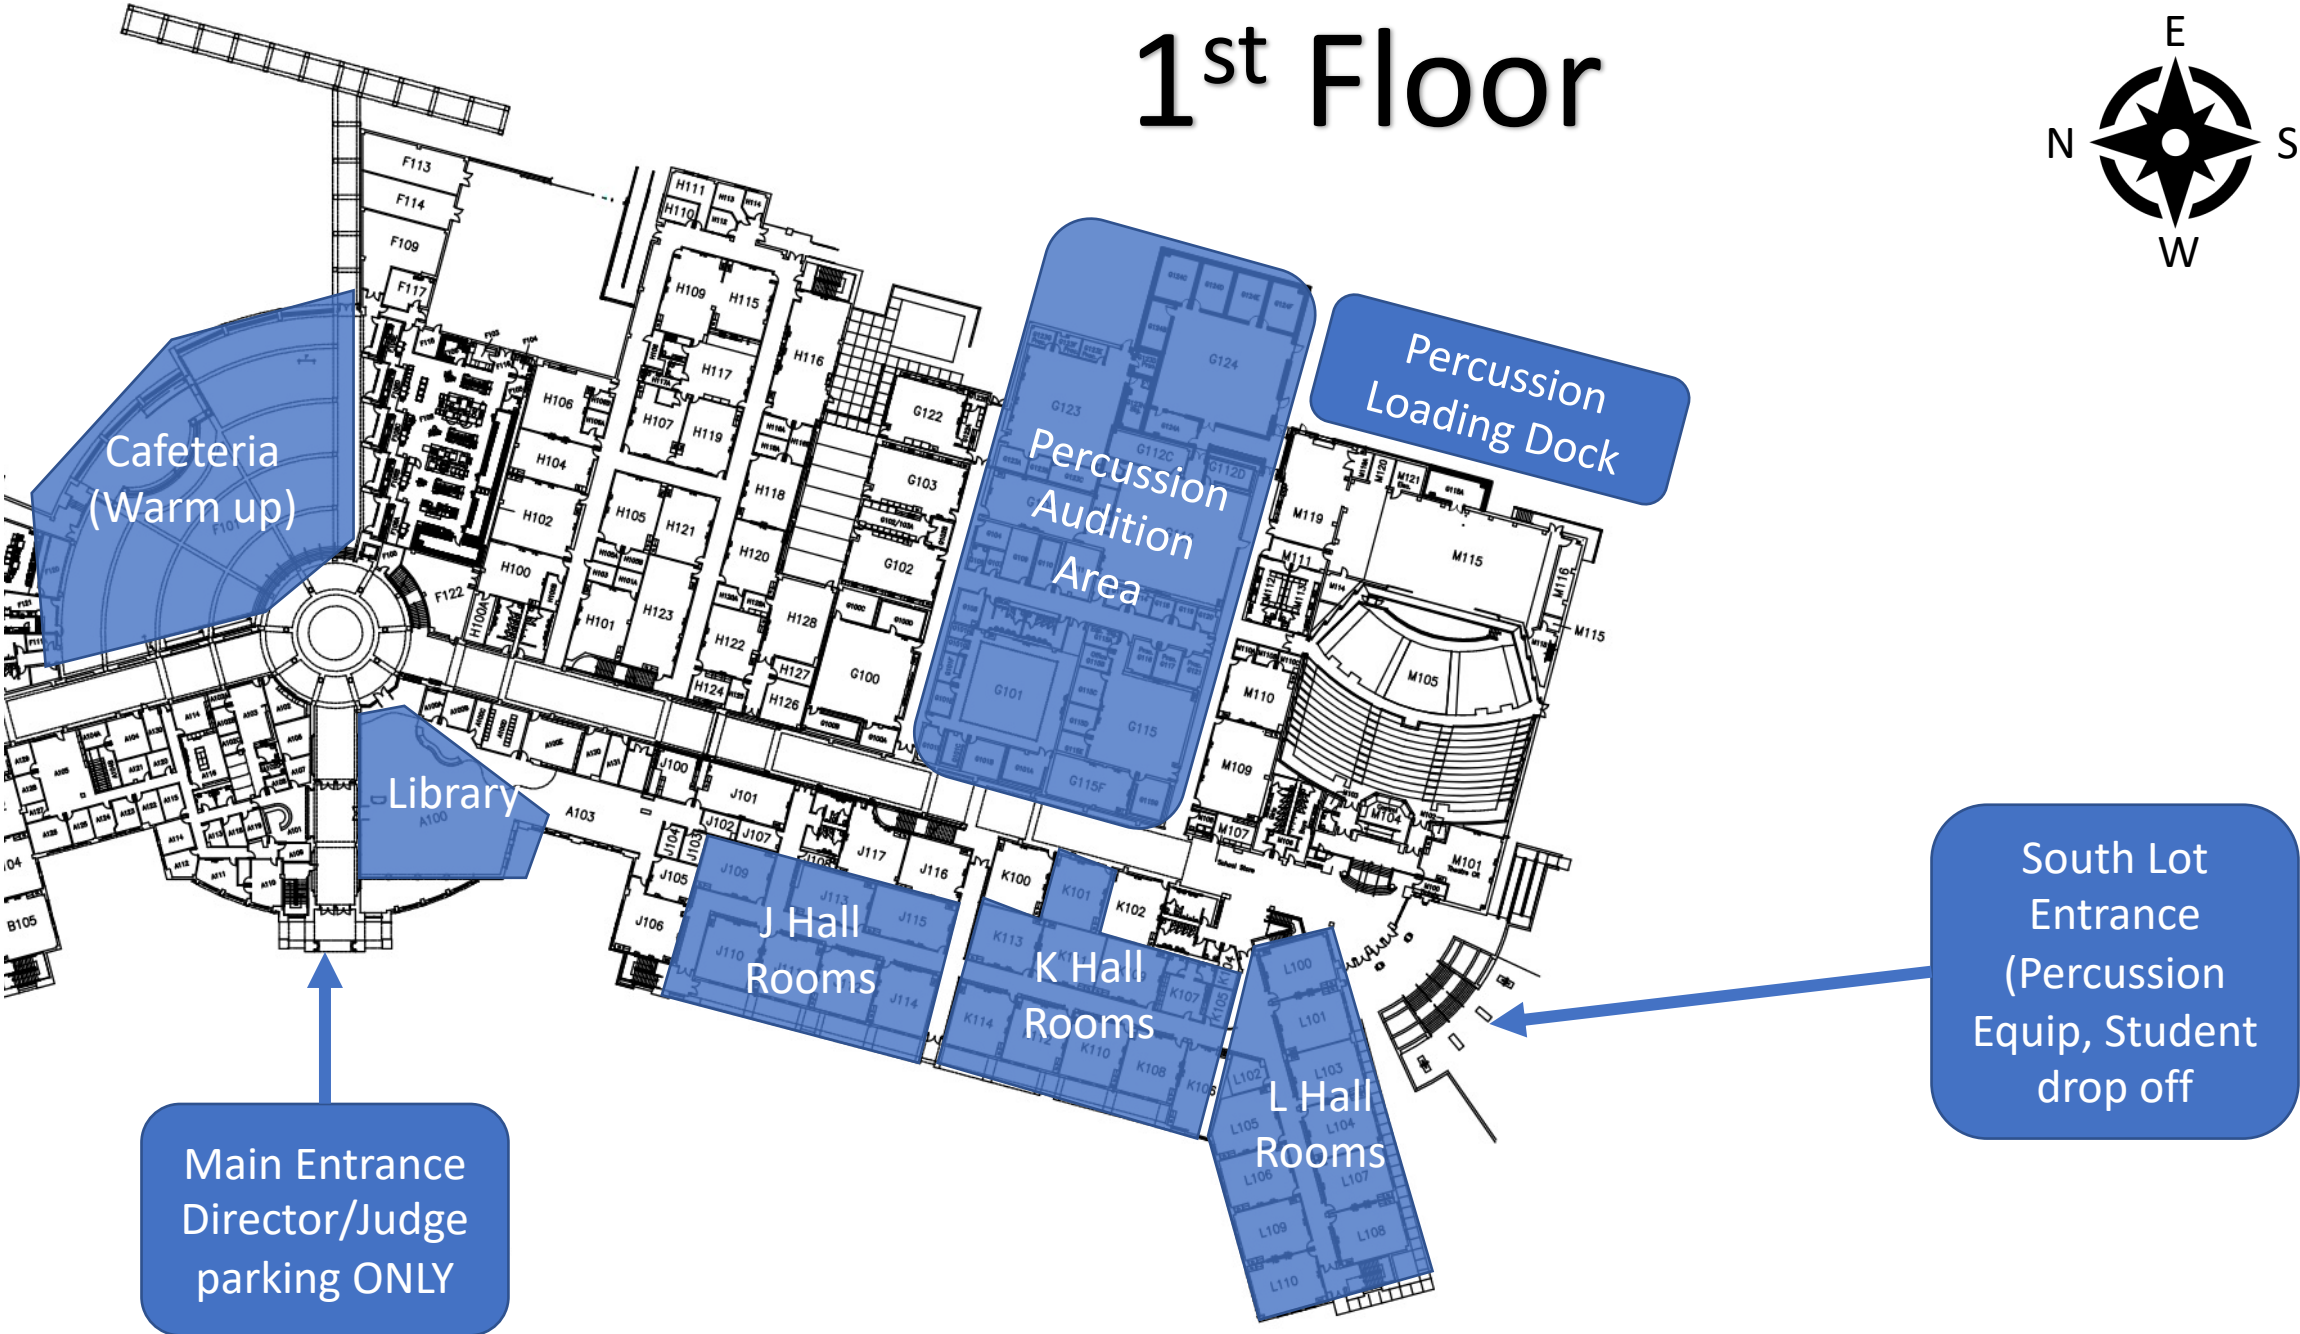

Entrance Flow Map

1st Floor

Cafeteria
(Warm up)

Library

Percussion
Audition
Area

Percussion
Loading Dock

J Hall
Rooms

K Hall
Rooms

L Hall
Rooms

South Lot
Entrance
(Percussion
Equip, Student
drop off)

Main Entrance
Director/Judge
parking ONLY

2nd Floor

BOYD HIGH SCHOOL
Second Floor

H Hall
Rooms

L Hall
Rooms

K
207