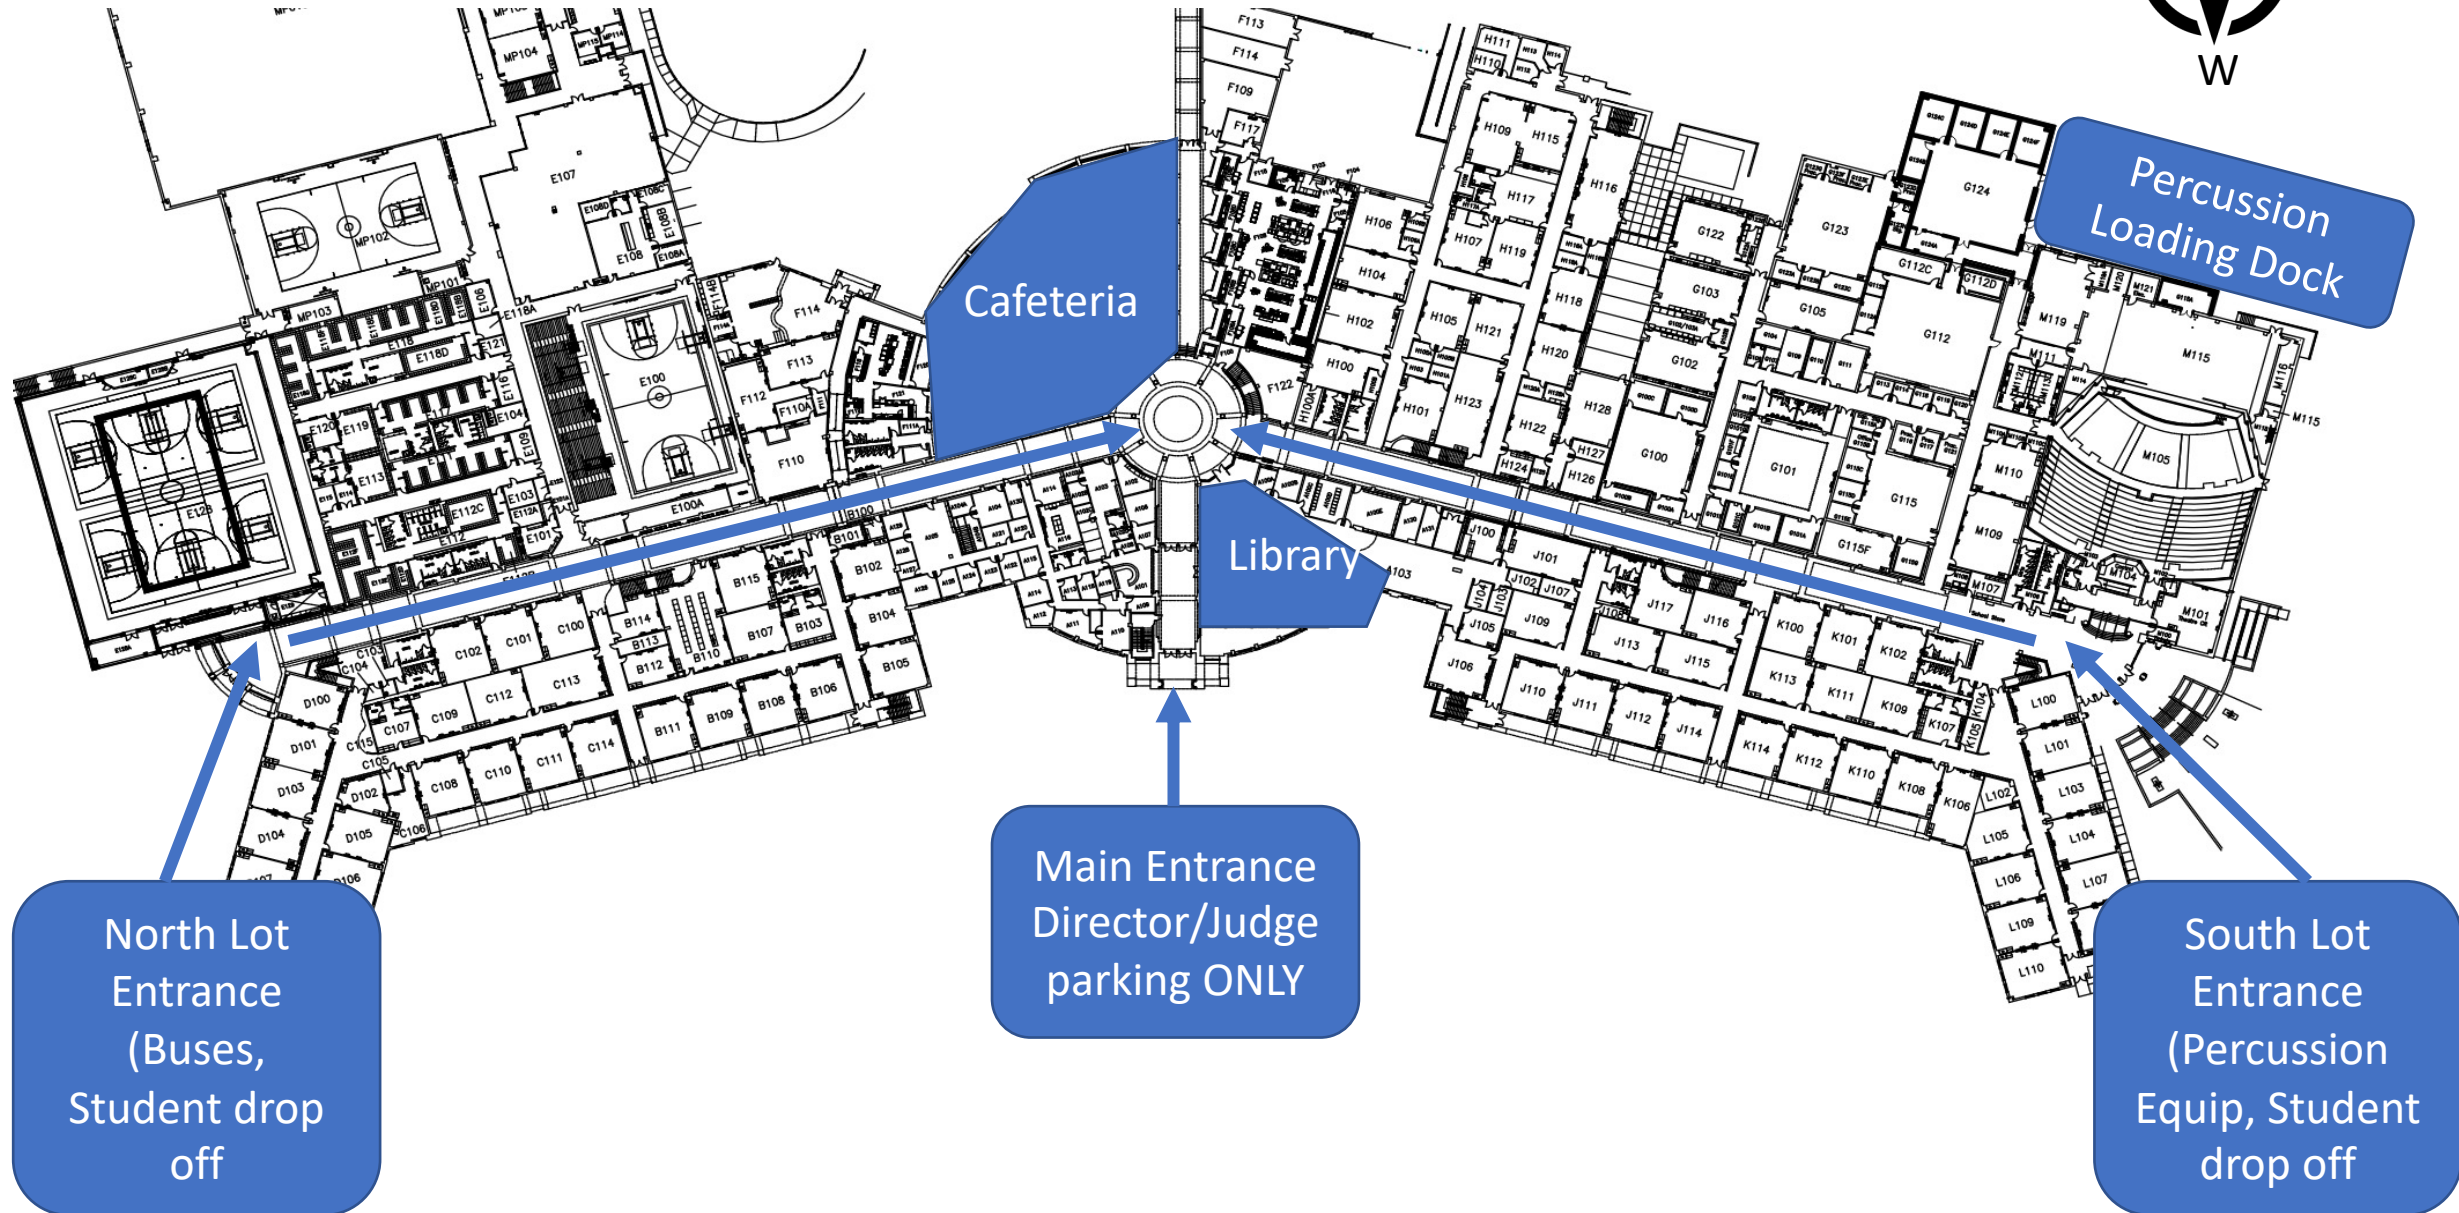

Entrance Flow Map

1st Floor

Cafeteria
(Warm up)

Library

Percussion
Audition
Area

Percussion
Loading Dock

J Hall
Rooms

K Hall
Rooms

L Hall
Rooms

South Lot
Entrance
(Percussion
Equip, Student
drop off)

Main Entrance
Director/Judge
parking ONLY

2nd Floor

BOYD HIGH SCHOOL
Second Floor

H Hall
Rooms

L Hall
Rooms

K
207